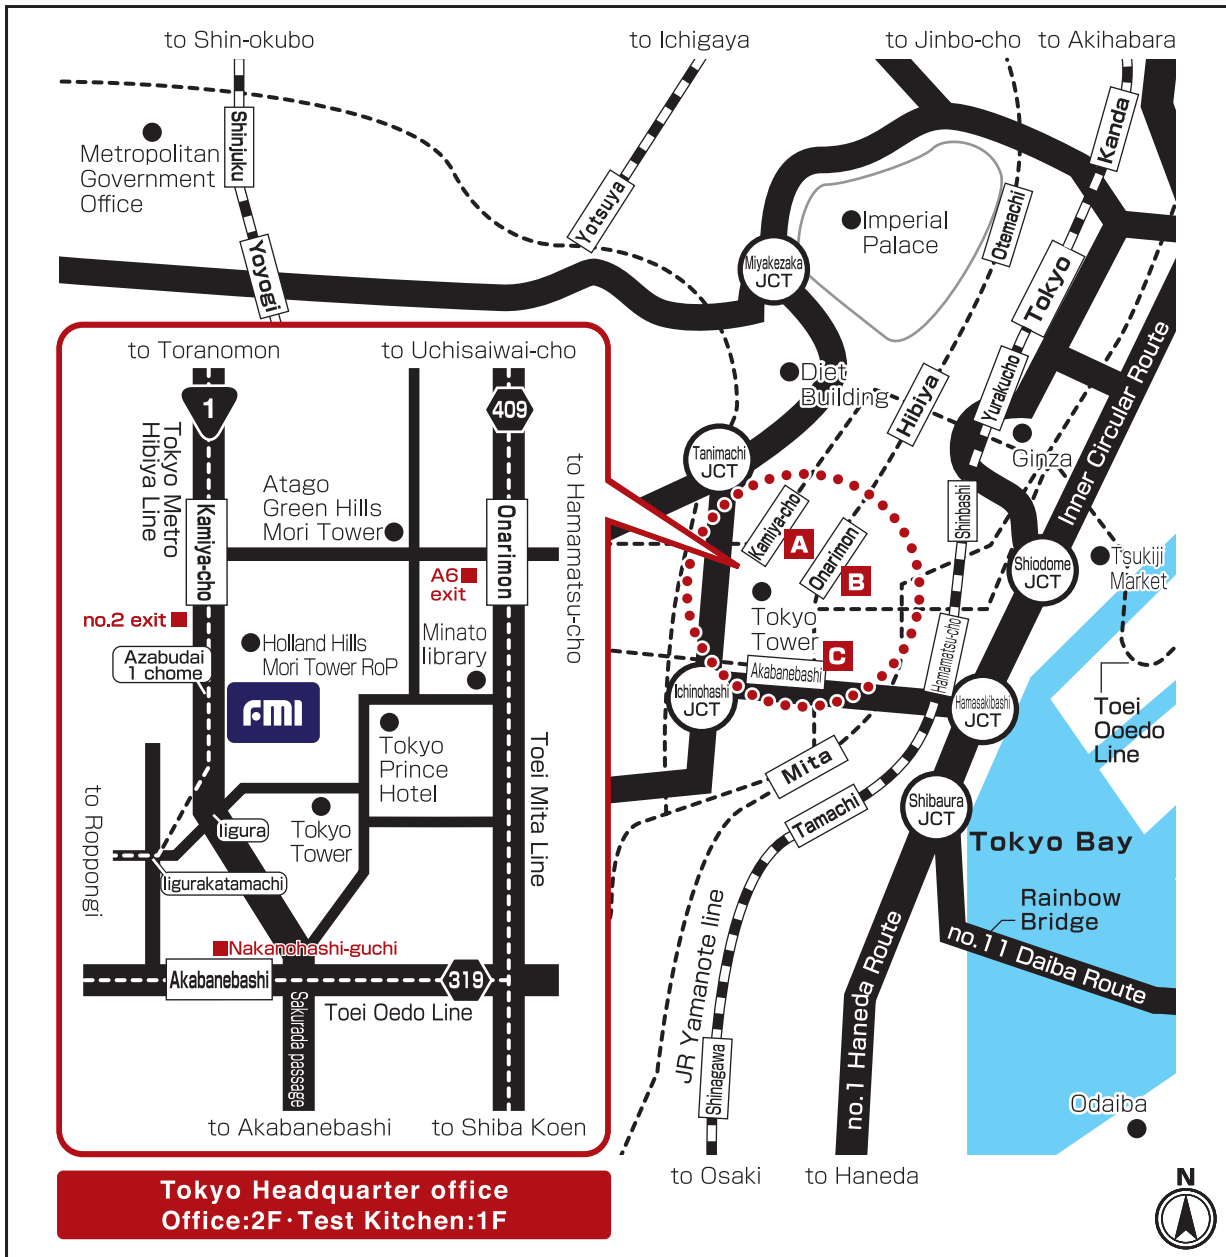

GUIDE MAP

Tokyo Head Office

1-11-9, Azabudai, Minato-ku, Tokyo 106-0041 JAPAN

TEL.03(5561)6521 FAX.03(5561)5071

Tokyo Headquarter office
Office:2F·Test Kitchen:1F

By train

A From Tokyo, Ueno	→ Tokyo Metro Hibiya Line →	Kamiya-cho	→ 4 minutes on foot →	FMI Tokyo Headquarter Office
B From Meguro, Shiroganedai	→ Toei Mita Line →	Onarimon	→ 10 minutes on foot →	
C From Shinjyuku, Yoyogi	→ Toei Oedo Line →	Akabanebashi	→ 11 minutes on foot →	

By a car

*We do not provide parking spaces.

Although nearby timed parking facilities can be used, we highly recommend use of public transportation.